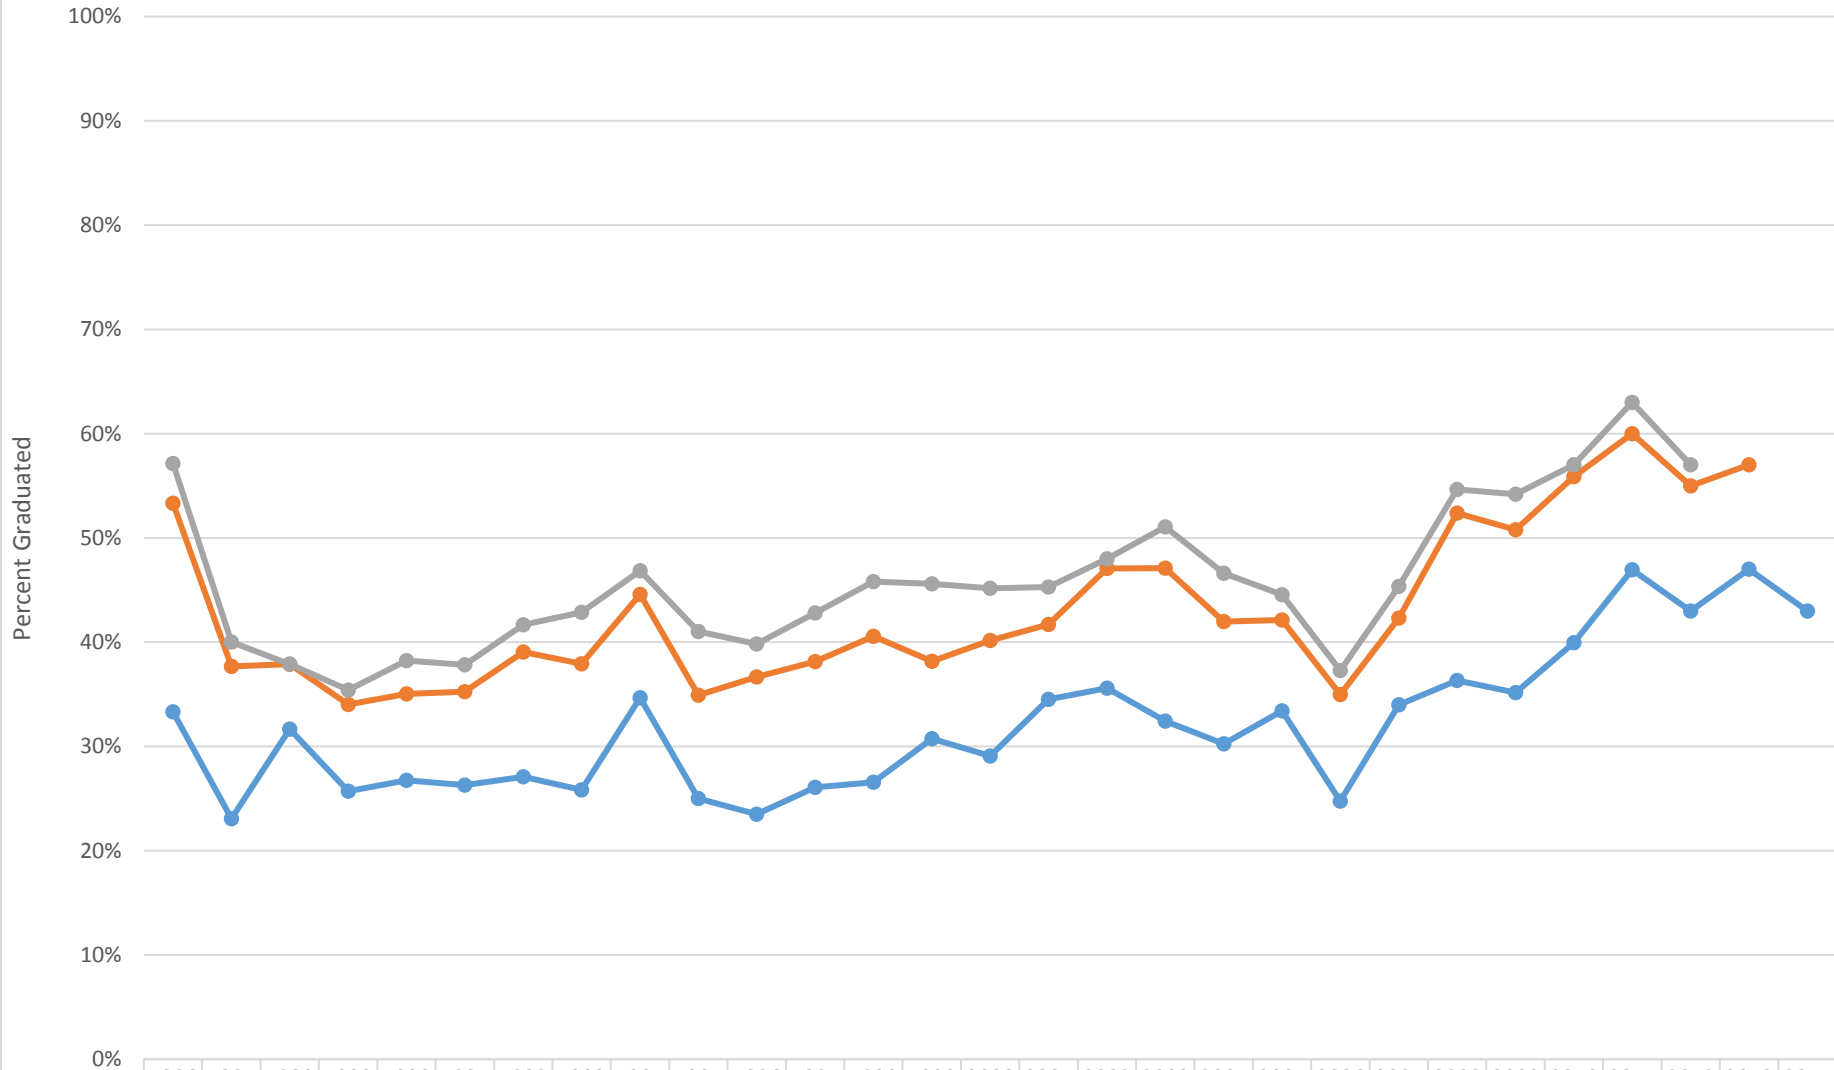

Historical Graduation Rates of First Time Students

	1986	1987	1988	1989	1990	1991	1992	1993	1994	1995	1996	1997	1998	1999	2000	2001	2002	2003	2004	2005	2006	2007	2008	2009	2010	2011	2012	2013	2014
4-yr	33%	23%	32%	26%	27%	26%	27%	26%	35%	25%	24%	26%	27%	31%	29%	35%	36%	32%	30%	33%	25%	34%	36%	35%	40%	47%	43%	47%	43%
5-yr	53%	38%	38%	34%	35%	35%	39%	38%	45%	35%	37%	38%	41%	38%	40%	42%	47%	47%	42%	42%	35%	42%	52%	51%	56%	60%	55%	57%	
6-yr	57%	40%	38%	35%	38%	38%	42%	43%	47%	41%	40%	43%	46%	46%	45%	45%	48%	51%	47%	45%	37%	45%	55%	54%	57%	63%	57%		