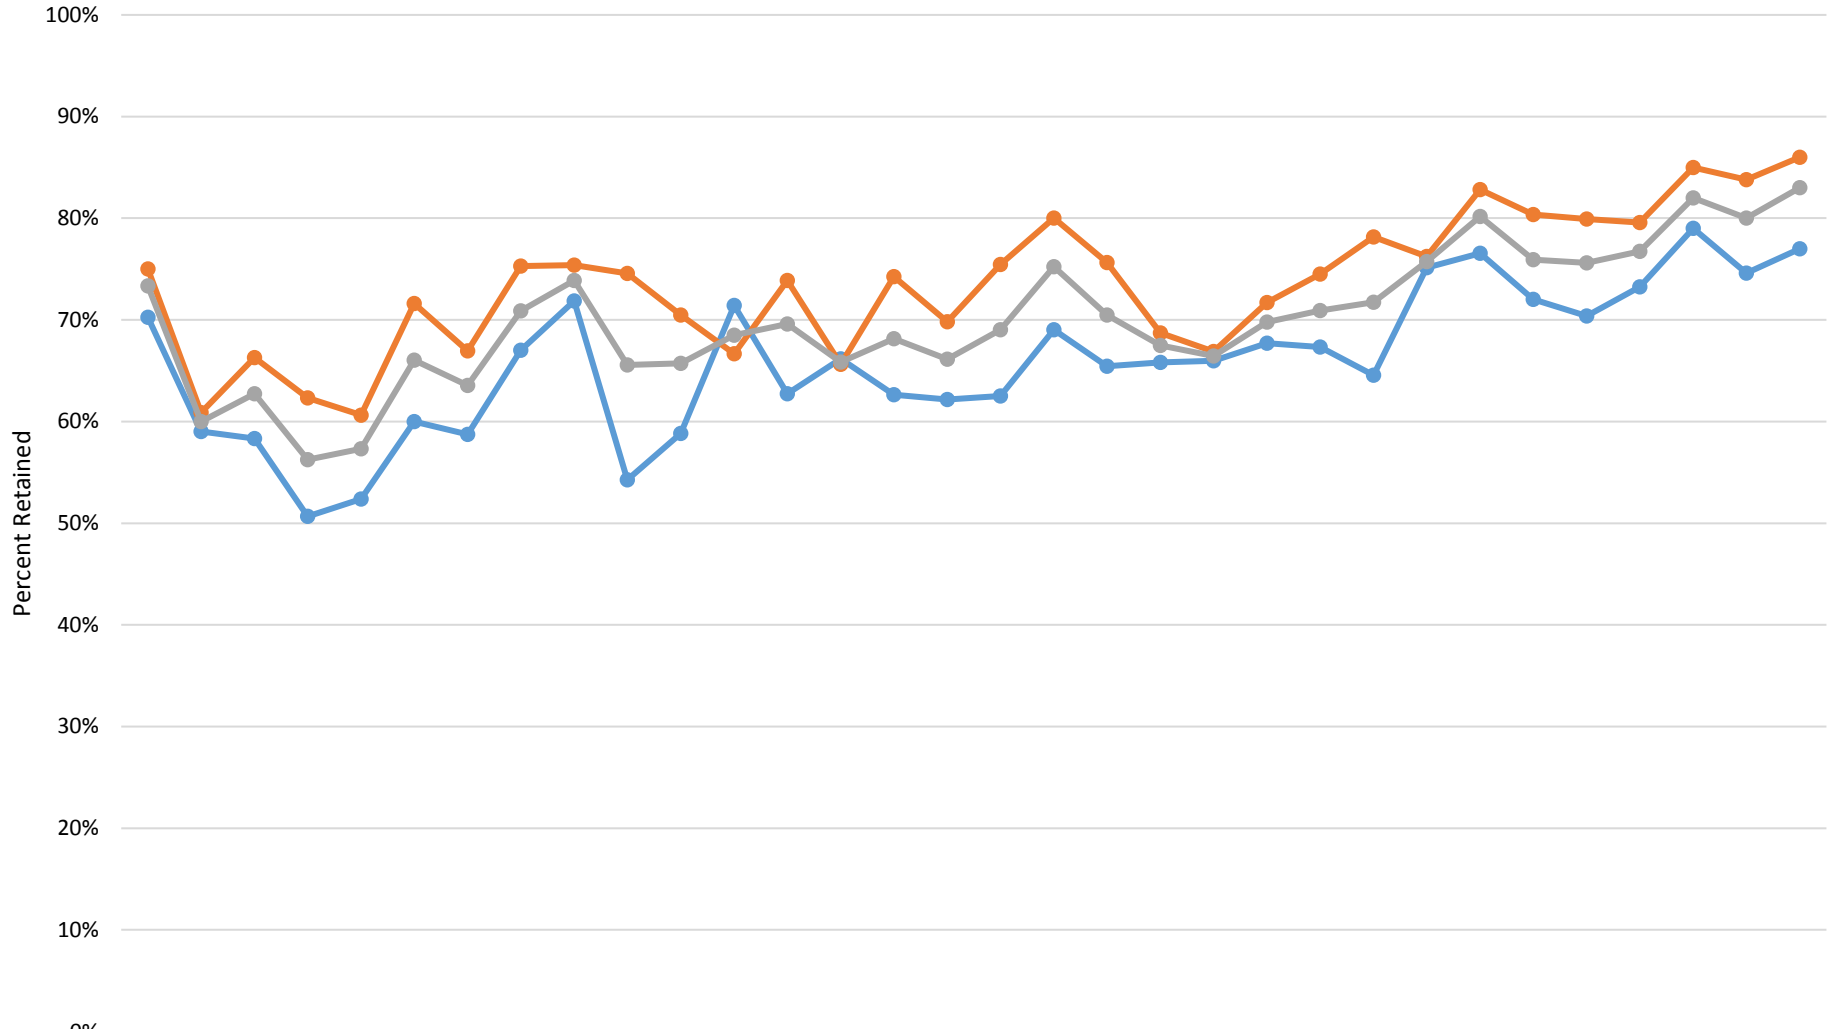

Historical Retention of First Year Students

	1986	1987	1988	1989	1990	1991	1992	1993	1994	1995	1996	1997	1998	1999	2000	2001	2002	2003	2004	2005	2006	2007	2008	2009	2010	2011	2012	2013	2014	2015	2016	2017
M	70%	59%	58%	51%	52%	60%	59%	67%	72%	54%	59%	71%	63%	66%	63%	62%	63%	69%	65%	66%	66%	68%	67%	65%	75%	77%	72%	70%	73%	79%	75%	77%
F	75%	61%	66%	62%	61%	72%	67%	75%	75%	75%	70%	67%	74%	66%	74%	70%	75%	80%	76%	69%	67%	72%	75%	78%	76%	83%	80%	80%	80%	85%	84%	86%
Total	73%	60%	63%	56%	57%	66%	64%	71%	74%	66%	66%	68%	70%	66%	68%	66%	69%	75%	70.5	67.5	66.4	69.8	70.9	71.7	75.7	80.2	75.9	75.6	76.7	82%	80%	83%